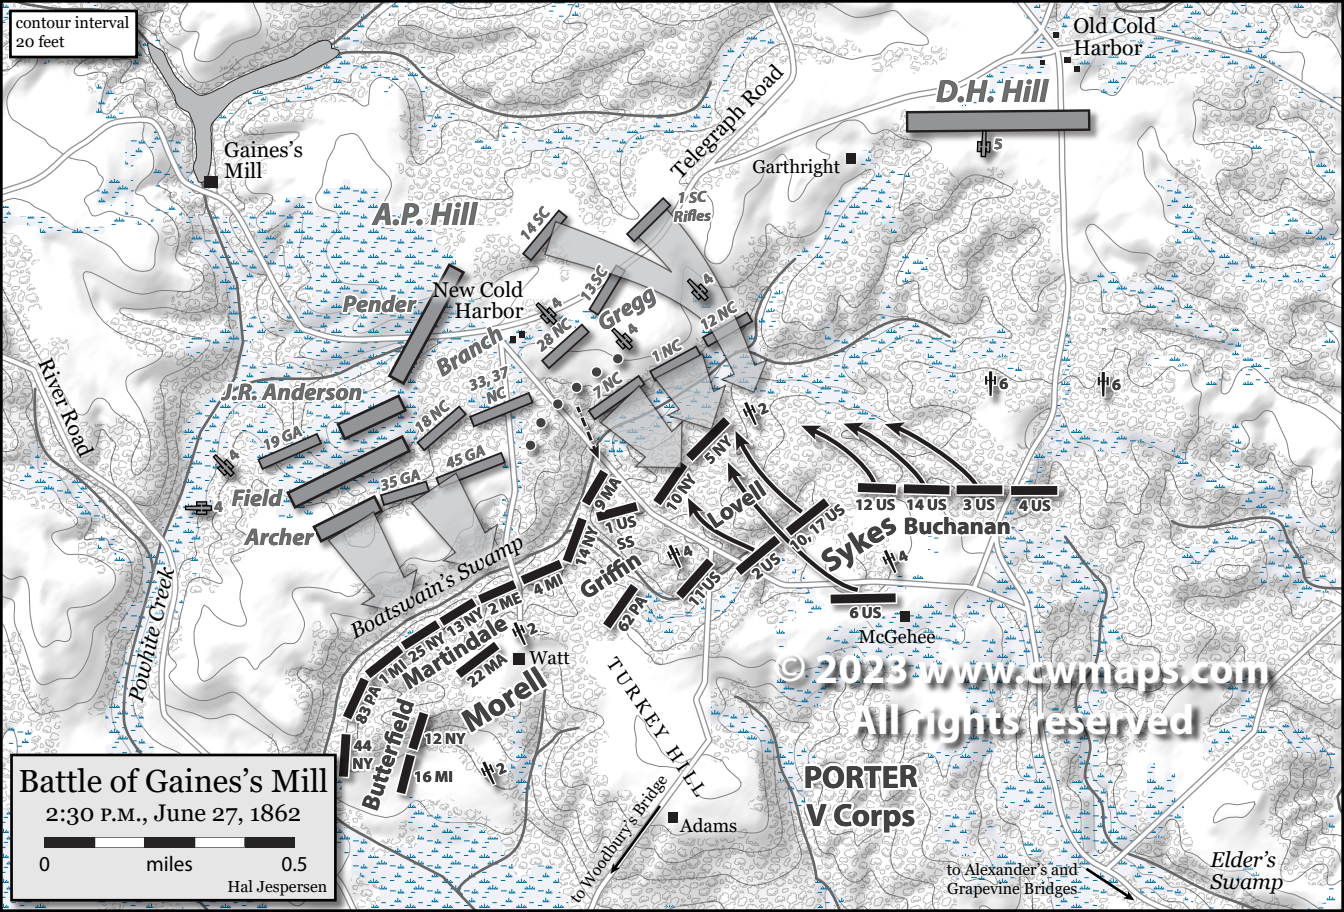

contour interval
20 feet

Gaines's Mill

A.P. Hill

D.H. Hill

Old Cold Harbor

Garthright

Pender

New Cold Harbor

Telegraph Road

1 SC Rifles

Branch

Gregg

J.R. Anderson

Field

Archer

Boatswain's Swamp

PORTER
V Corps

Adams

to Alexander's and
Grapevine Bridges

Elder's
Swamp

Battle of Gaines's Mill

2:30 P.M., June 27, 1862

0 miles 0.5

Hal Jespersen